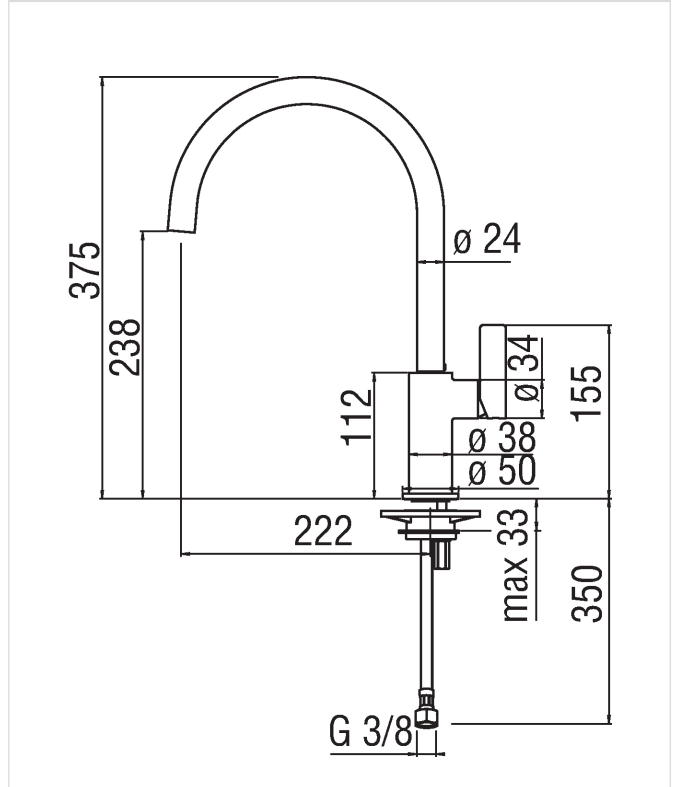

Image

Technical drawing

Specifications

FLAG
Single control
Chrome Finish
Swivel spout
Packaging: 56,5 x 29 x 7,1 cm / 0,011633 m³ / 2,41 kg

Flow rate diagram