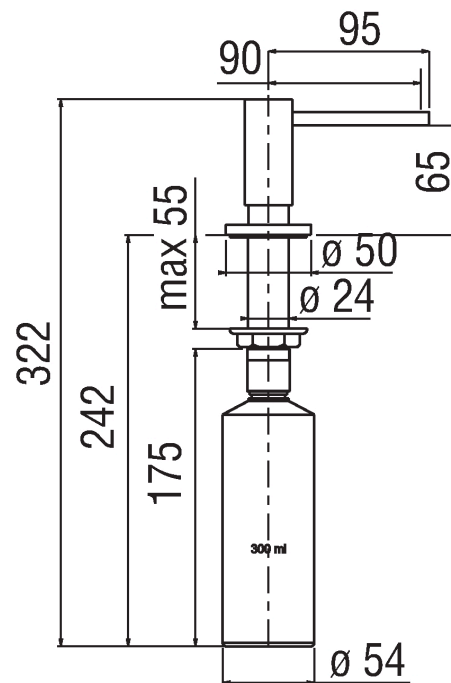

Image

Technical drawing

Specifications

- Accessories
- Flush fit soap dispenser
- Chrome Finish
- Capacity 300 ml
- Packaging: 27,3 x 9,3 x 8,5 cm / 0,002158 m³ / 0,53 kg