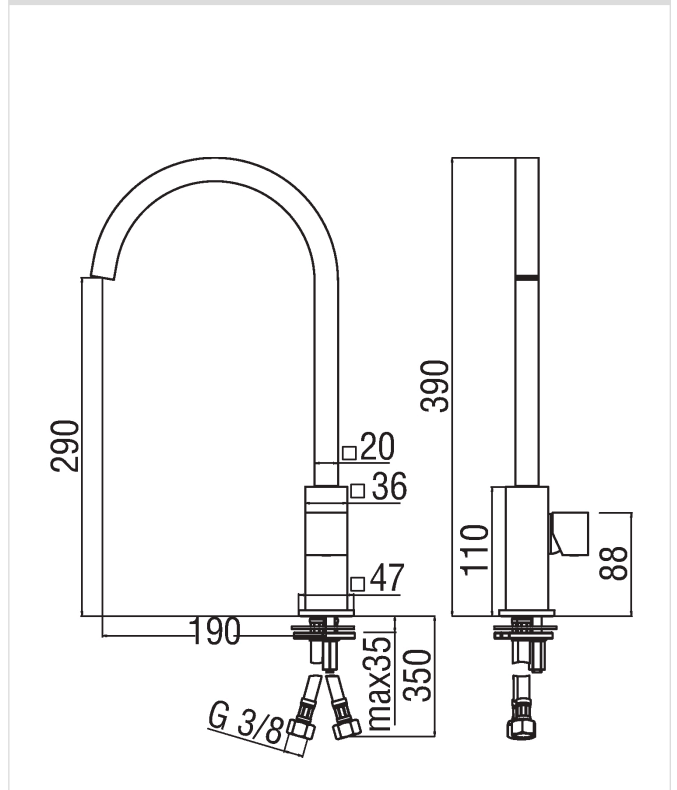

TOWER  
TW00113CR

Image

Technical drawing

Specifications

- Sink
- Single control
- Chrome Finish
- Swivel spout
- Cartridge  $\varnothing$  25 mm
- Aerator Neoperl<sup>®</sup> caché M 16,5 x 1
- Flexible Parigi<sup>®</sup> SPX<sup>®</sup> stainless steel  $\varnothing$  3/8"
- Packaging: 56,5 x 29 x 7,1 cm / 0,011633 m<sup>3</sup> / 2,55 kg

Flow rate diagram