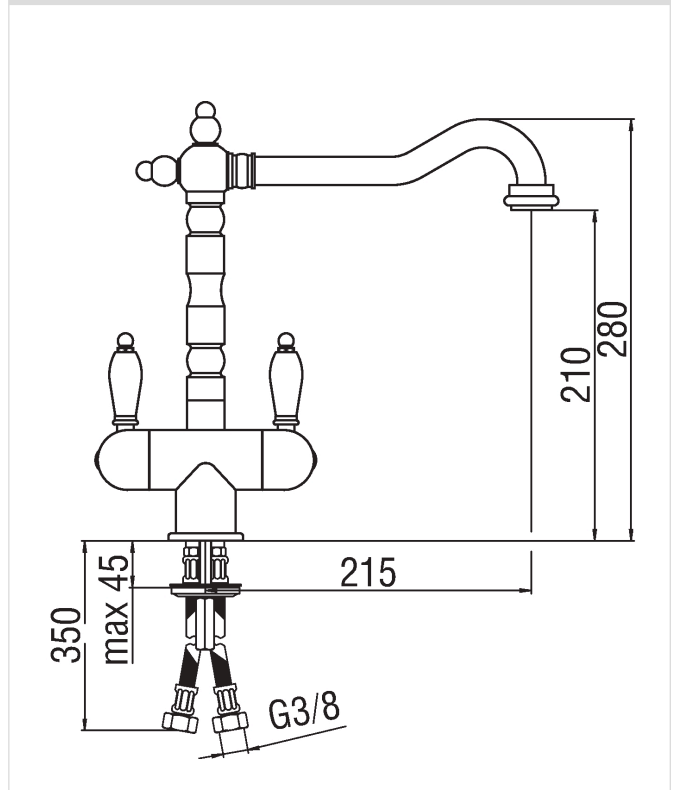

Image

Technical drawing

Specifications

Sink
Single hole
Bronze Finish
Swivel spout
Aerator Neoperl® M 22 x 1
Flexible Parigi® SPX® stainless steel ø 3/8"
Packaging: 56,5 x 29 x 7,1 cm / 0,011633 m' / 2,7 kg

Flow rate diagram