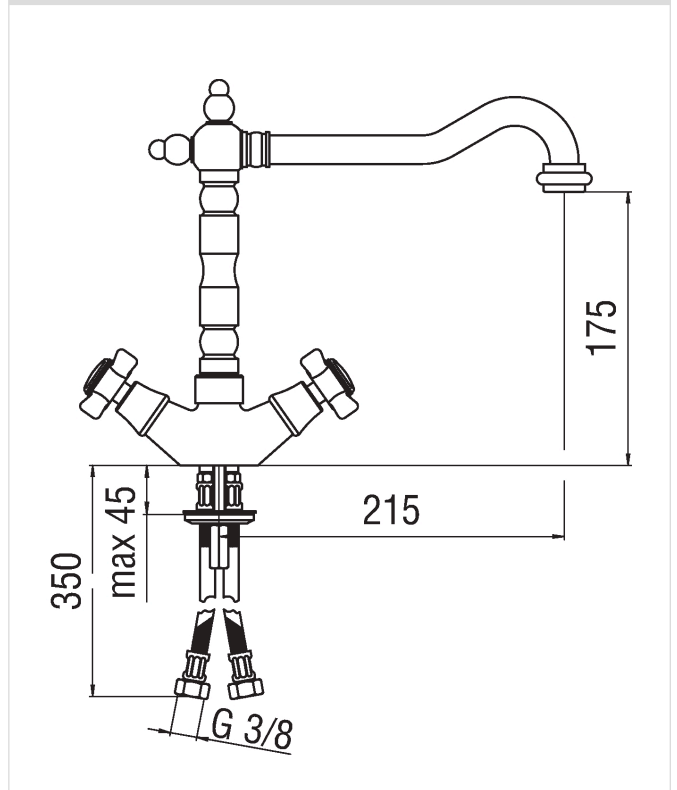

Image

Technical drawing

Specifications

Sink
Single hole
Chrome Finish
Swivel spout
Aerator Neoperl® M 22 x 1
Flexible Parigi® SPX® stainless steel \varnothing 3/8"
Packaging: 37,1 x 23,7 x 11 cm / 0,009671 m³ / 2,32 kg

Flow rate diagram