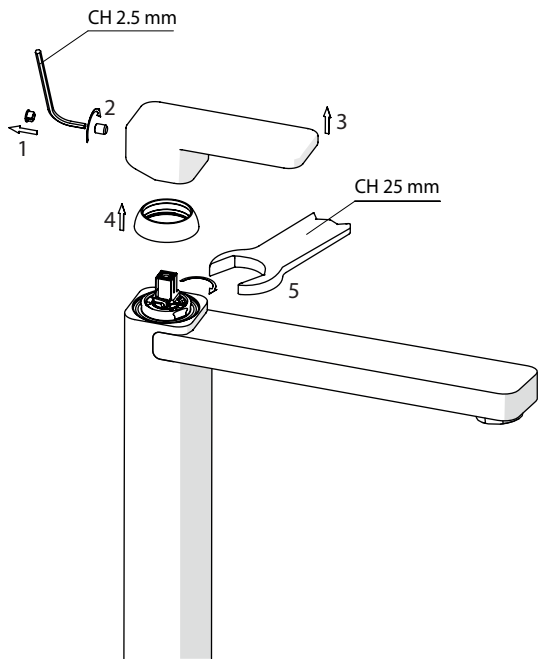

When Connect flexibles to the water supply don't pull them !! Don't twist them!

6

-50%

ON 50%

ON 100%

7

No limitation of temperature

Partial limitation of temperature

Maximum position Only cold water

9

NOBILIS
The Best Technology for Water

LP90713

IISTR LP90713#---STD

www.grupponobili.it

REV03/2013

8