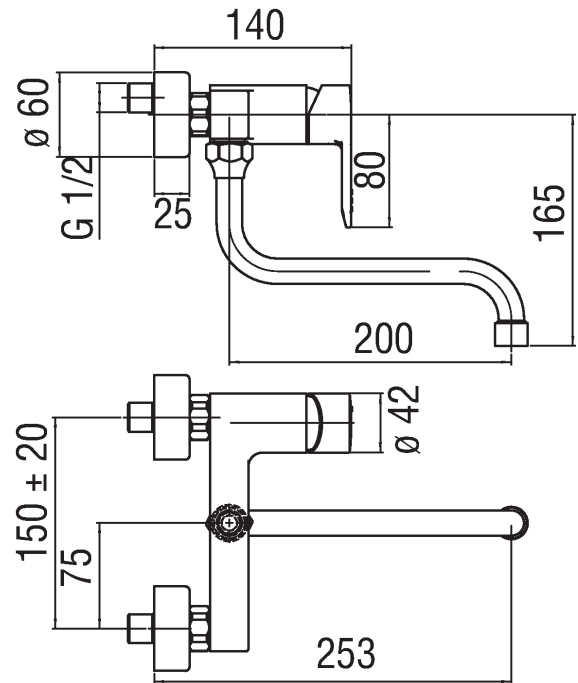

Image

Technical drawing

Specifications

Sink
Wall mounted single control
Chrome Finish
Swivel spout
Cartridge \varnothing 35 mm
Dynamic flow limiter (-50%)
The temperature limiter
Aerator Neoperl® M 22 x 1
Packaging: 21 x 17 x 7 cm / 0,002499 m³ / 1,76 kg

Flow rate diagram