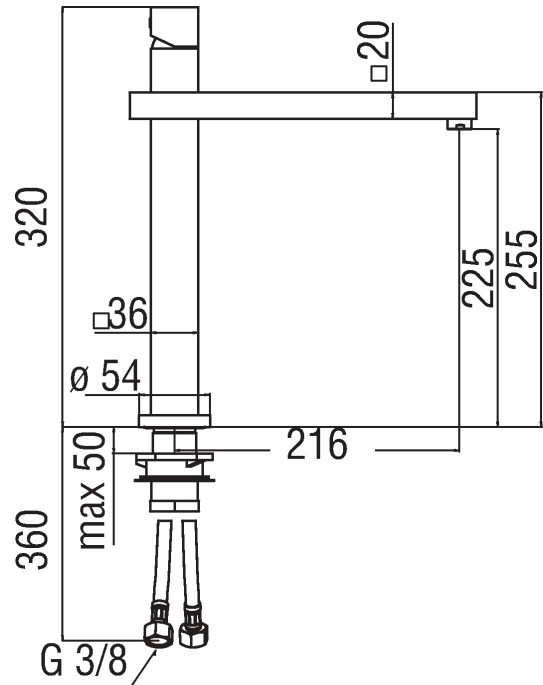

TOWER
TW00713CR

Image

Technical drawing

Specifications

- Sink
- Single control
- Chrome Finish
- Swivel body
- Cartridge \varnothing 25 mm
- Aerator Neoperl® M 18 x 1
- Flexible Parigi® SPX® stainless steel \varnothing 3/8"
- Packaging: 56,5 x 29 x 7,1 cm / 0,011633 m³ / 3,55 kg

Flow rate diagram