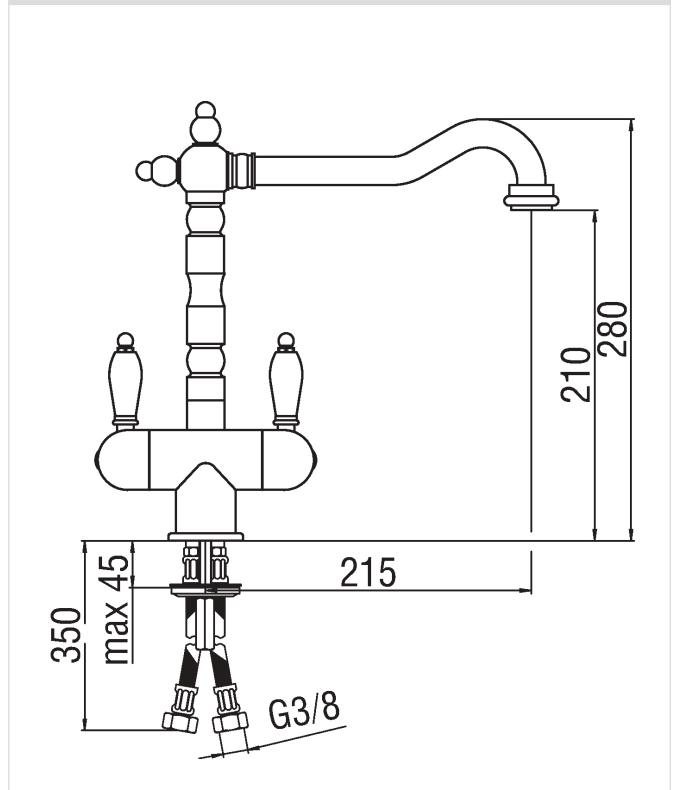

ANTICA
AT18117CR

Image

Technical drawing

Specifications

Sink
Single hole
Chrome Finish
Swivel spout
Aerator Neoperl® M 22 x 1
Flexible Parigi® SPX® stainless steel \varnothing 3/8"
Packaging: 56,5 x 29 x 7,1 cm / 0,011633 m' / 2,7 kg

Flow rate diagram