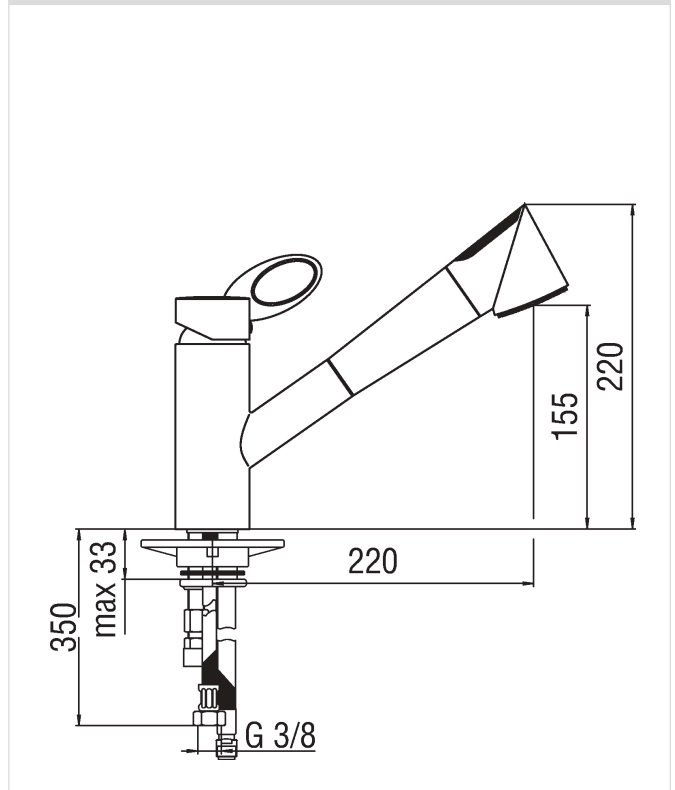

Image

Technical drawing

Specifications

- Oz
- Single control
- Chrome Finish
- Swivel body
- Pull-out 2-jet hand shower

Flow rate diagram