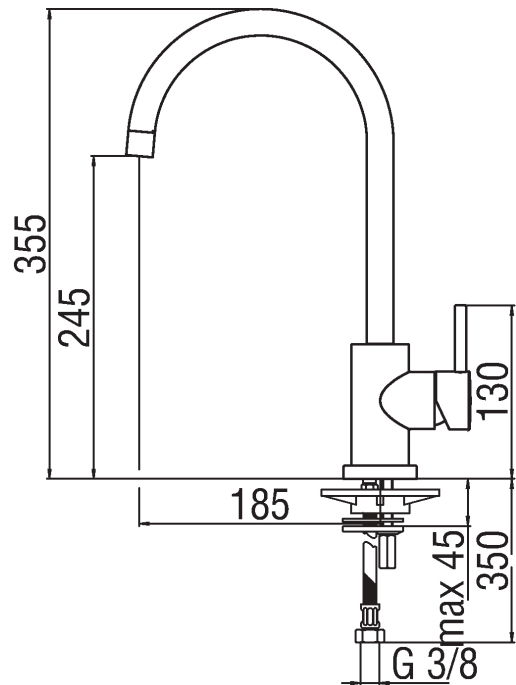

Image

Technical drawing

Specifications

Sink
Single control
Chrome Finish
Swivel spout
Cartridge \varnothing 35 mm
Dynamic flow limiter (-50%)
The temperature limiter
Aerator Neoperl[®] M 16 x 1
Flexible Parigi[®] SPX[®] stainless steel \varnothing 3/8"
Packaging: 56,5 x 29 x 7,1 cm / 0,011633 m³ / 2,35 kg

Flow rate diagram