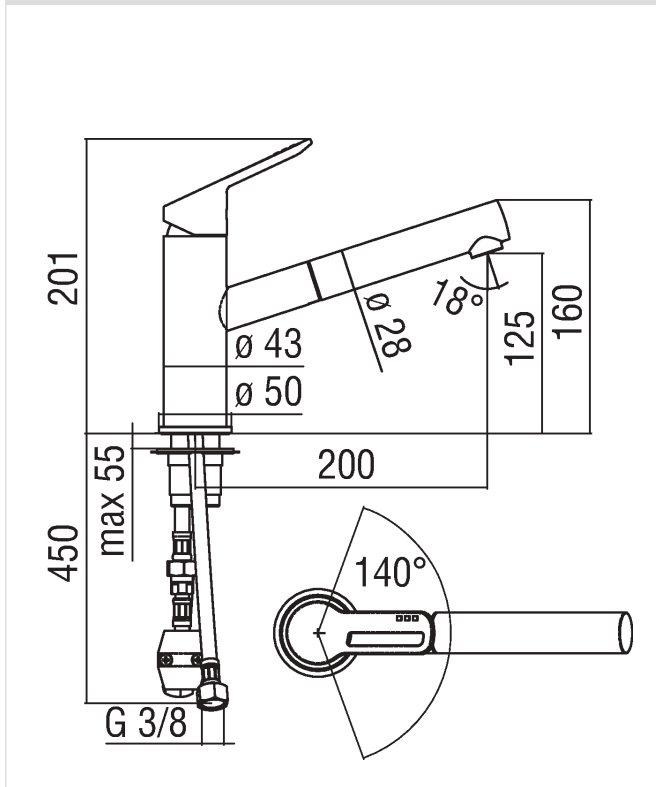

Image

Technical drawing

Specifications

- Sink
- Single control
- Chrome Finish
- Swivel body
- Pull-out single jet hand shower
- Cartridge \varnothing 35 mm
- Dynamic flow limiter (-50%)
- The temperature limiter
- Flexible Parigi® SPX® stainless steel \varnothing 3/8"
- Packaging: 41,2 x 16,4 x 7,1 cm / 0,004797 m' / 2 kg

Flow rate diagram