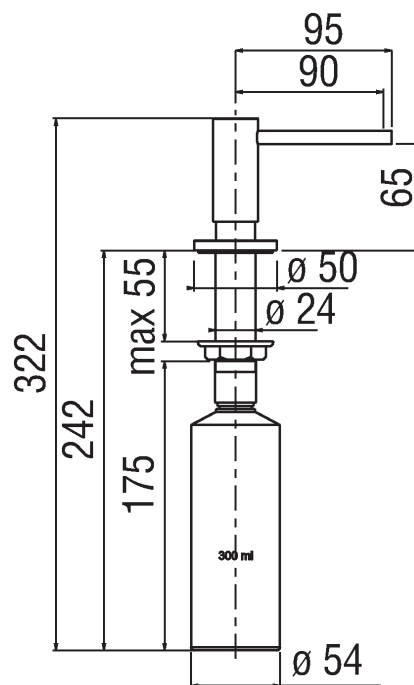

Image

Technical drawing

Specifications

Accessories
Flush fit soap dispenser
Chrome Finish
Capacity 300 ml
Packaging: 27,3 x 9,3 x 8,5 cm / 0,002158 m³ / 0,2 kg