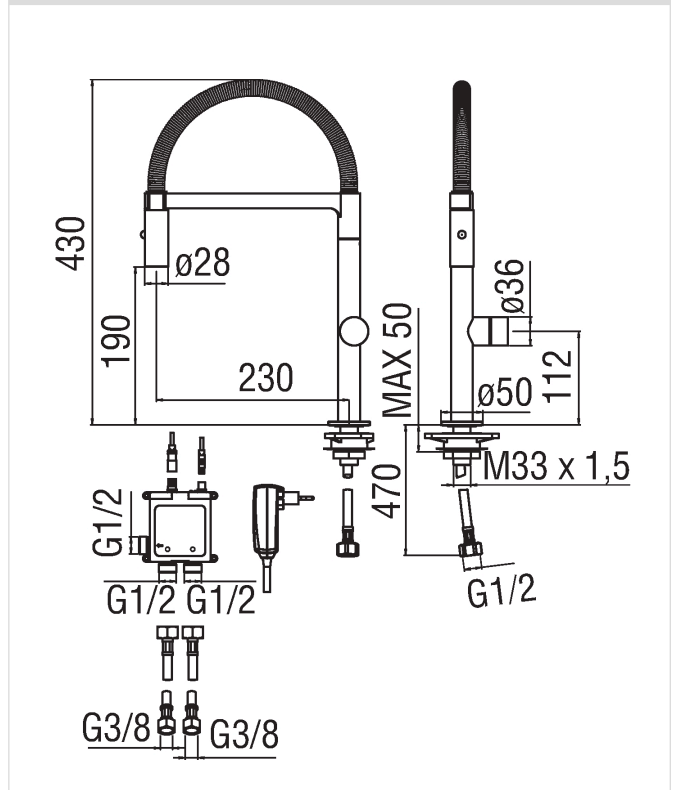

Image

Technical drawing

Specifications

- Sink
- Electronic control
- Chrome Finish
- Swivel spout
- Adjustable 2-jet hand shower
- 220v power supply
- Transformer included
- Packaging: 56,5 x 29 x 7,1 cm / 0,011633 m³ / 3,483 kg