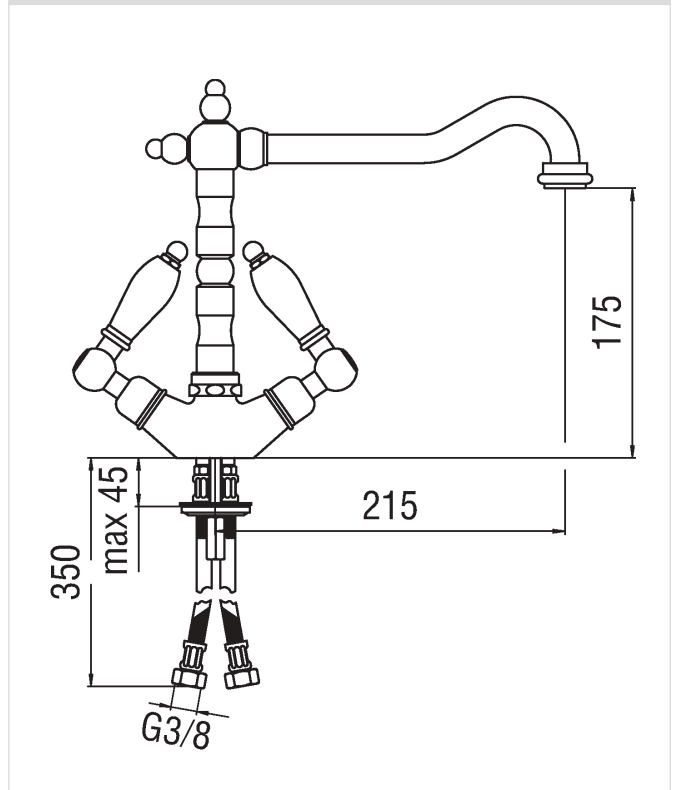

Image

Technical drawing

Specifications

- Sink
- Single hole
- Bronze Finish
- Swivel spout
- Aerator Neoperl® M 22 x 1
- Flexible Parigi® SPX® stainless steel \varnothing 3/8"
- Packaging: 56,5 x 29 x 7,1 cm / 0,011633 m³ / 2,417 kg

Flow rate diagram