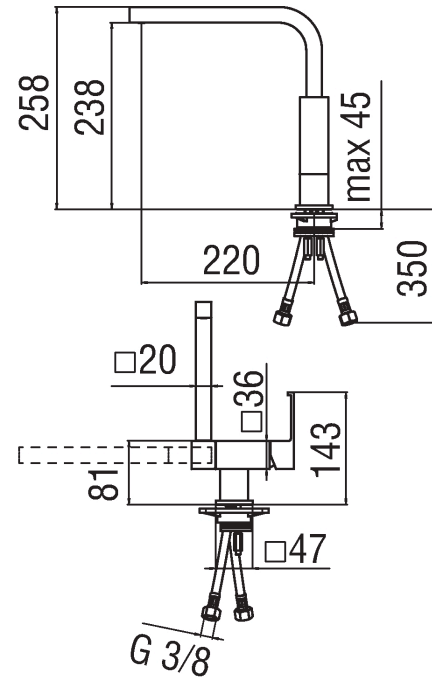

Image

Technical drawing

Specifications

- Sink
- Under window single control
- Chrome Finish
- Swivel spout
- Tilting spout
- Cartridge \varnothing 28 mm
- Dynamic flow limiter (-50%)
- The temperature limiter
- Aerator Neoperl® caché M 16,5 x 1
- Flexible Parigi® SPX® stainless steel \varnothing 3/8"
- Packaging: 56,5 x 29 x 7,1 cm / 0,011633 m³ / 2,32 kg

Flow rate diagram