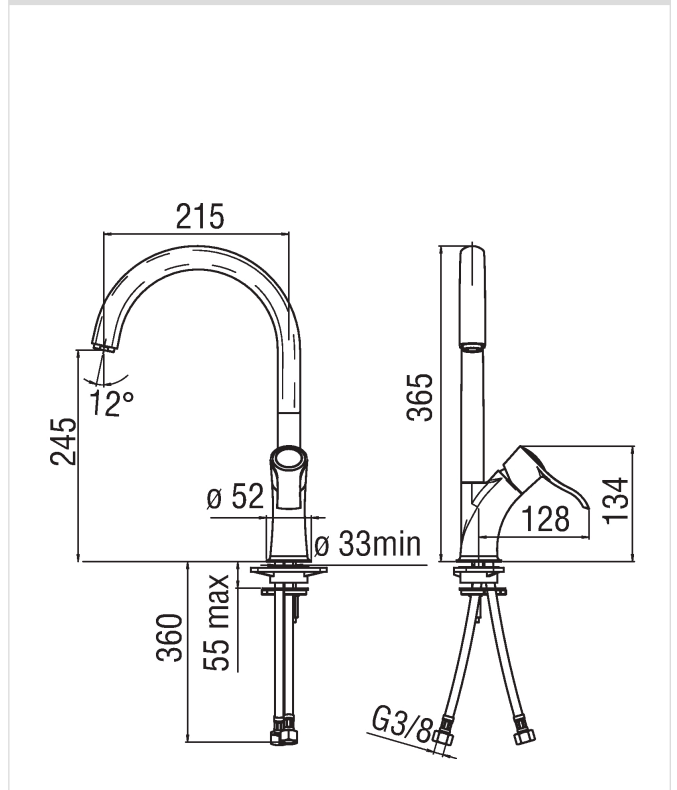

Image

Technical drawing

Specifications

- Sink
- Single control
- Chrome Finish
- Swivel spout
- Cartridge  $\varnothing$  28 mm
- Dynamic flow limiter (-50%)
- The temperature limiter
- Aerator Neoperl® cascade M 24 x 1
- Flexible Parigi® SPX® stainless steel  $\varnothing$  3/8"
- Packaging: 56,5 x 29 x 7,1 cm / 0,011633 m<sup>3</sup> / 2,17 kg

Flow rate diagram