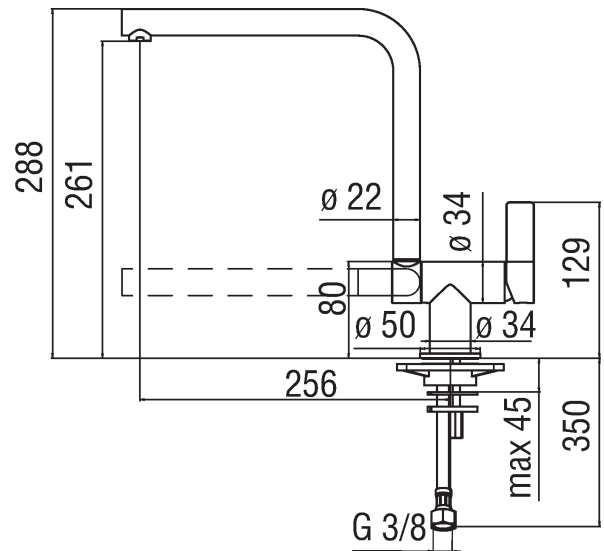

Image

Technical drawing

Specifications

FLAG
Under window single control
Chrome Finish
Swivel spout
Tilting spout
Packaging: 56,5 x 29 x 7,1 cm / 0,011633 m³ / 2 kg

Flow rate diagram