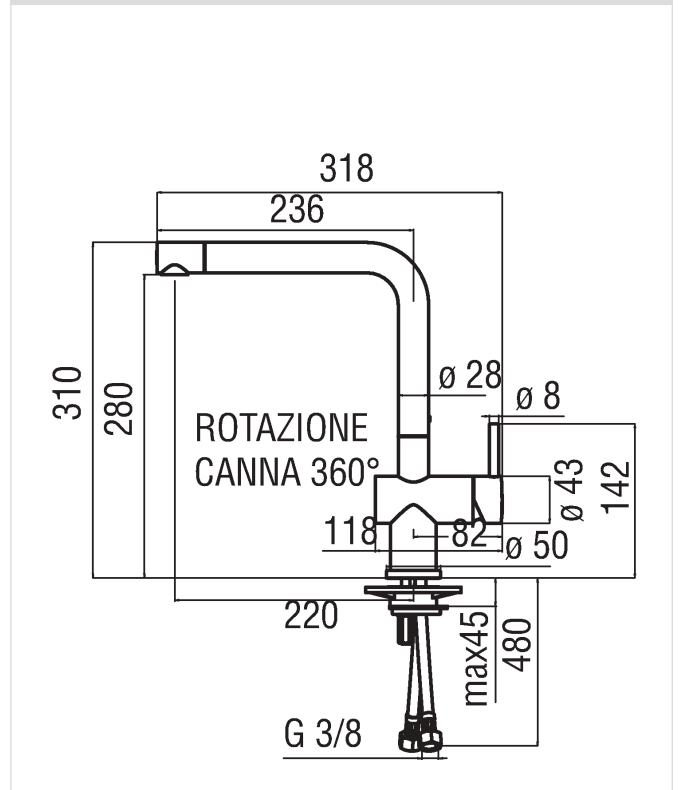

Image

Technical drawing

Specifications

- Sink
- Single control
- Chrome Finish
- 360° swivel spout
- Cartridge Ø 35 mm
- Dynamic flow limiter (-50%)
- The temperature limiter
- Internal aerator Neoperl® M 24 x 1 – M 22 x 1
- Flexible Parigi® SPX® stainless steel Ø 3/8"
- Packaging: 56,5 x 29 x 7,1 cm / 0,011633 m' / 2,724 kg

Flow rate diagram