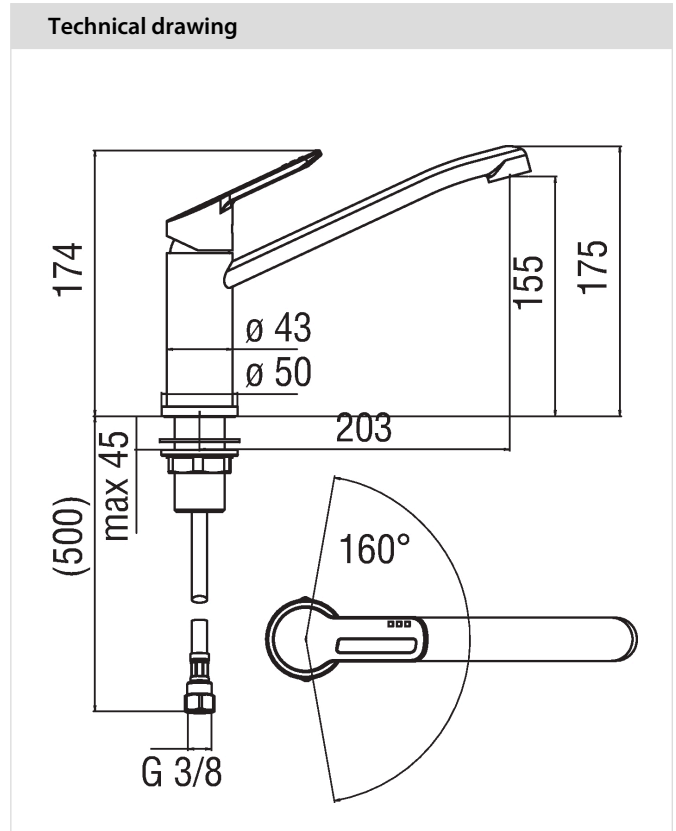

**NEW ROAD**  
**RD00113/1CR**

**Specifications**

- Sink
- Single control
- Chrome Finish
- Swivel body
- Cartridge Ø 35 mm
- Dynamic flow limiter (-50%)
- The temperature limiter
- Aerator Neoperl® plastic M 24
- Flexible Parigi® SPX® stainless steel Ø 3/8"
- Packaging: 41 x 21 x 7 cm / 0,006027 m<sup>3</sup> / 1,43 kg