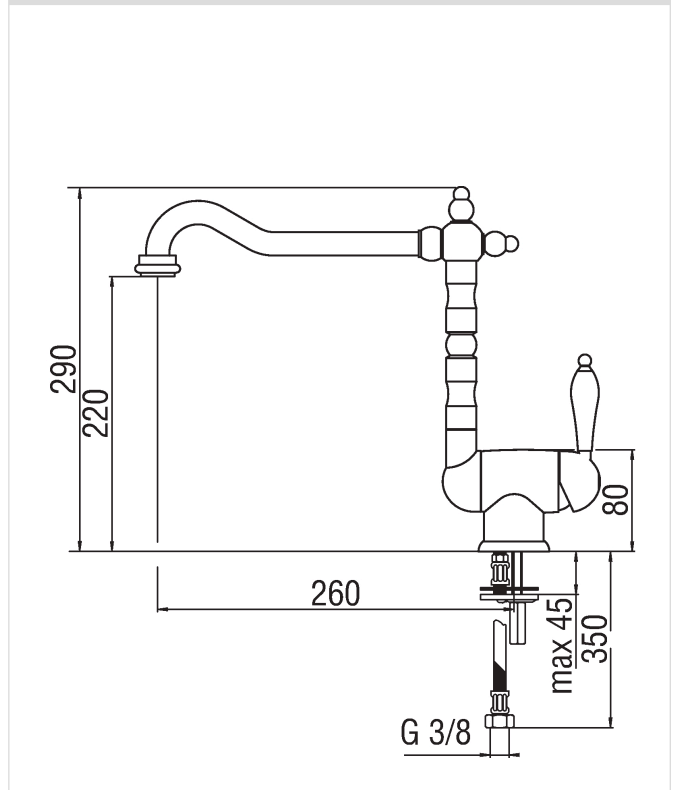

Image

Technical drawing

Specifications

- Sink
- Under window single control
- Bronze Finish
- Swivel spout
- Tilting spout
- Cartridge \varnothing 40 mm
- Aerator Neoperl[®] M 22 x 1
- Flexible Parigi[®] SPX[®] stainless steel \varnothing 3/8"
- Packaging: 56,5 x 29 x 7,1 cm / 0,011633 m' / 2,3 kg

Flow rate diagram