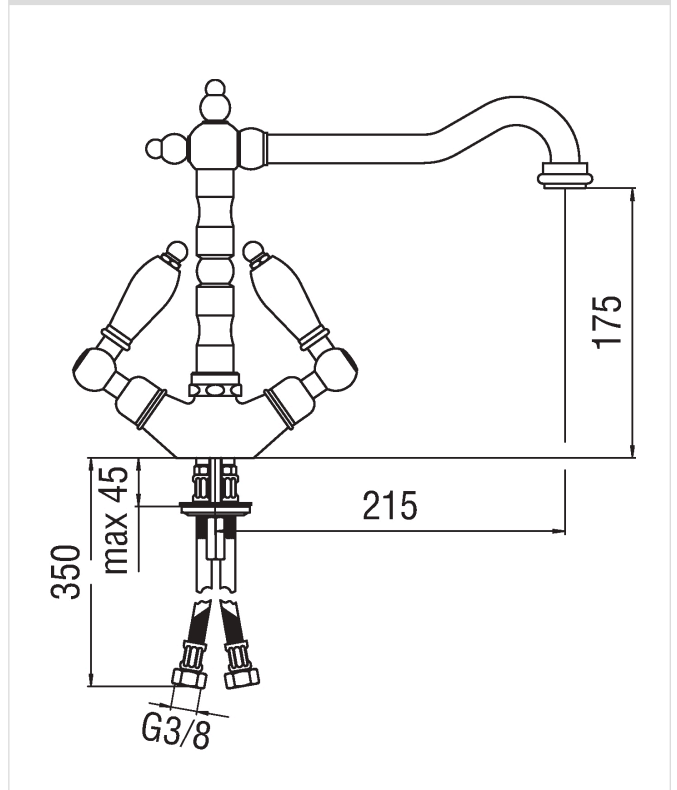

Image

Technical drawing

Specifications

Sink
Single hole
Chrome Finish
Swivel spout
Aerator Neoperl® M 22 x 1
Flexible Parigi® SPX® stainless steel \varnothing 3/8"
Packaging: 56,5 x 29 x 7,1 cm / 0,011633 m³ / 2,417 kg

Flow rate diagram