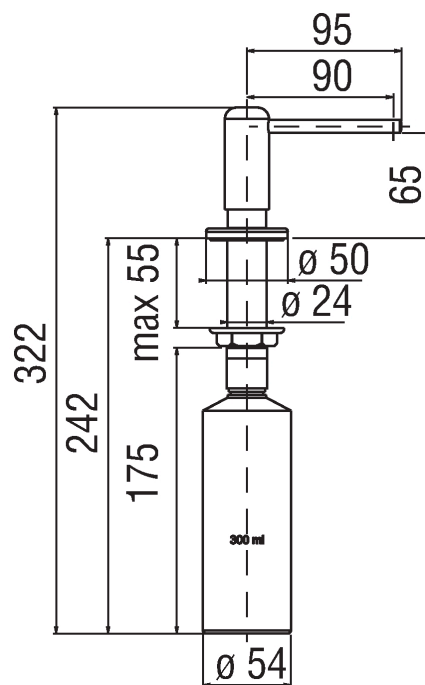

Image

Technical drawing

Specifications

Accessories
Flush fit soap dispenser
Chrome Finish
Capacity 300 ml
Packaging: 27,3 x 9,3 x 8,5 cm / 0,002158 m³ / 0,53 kg