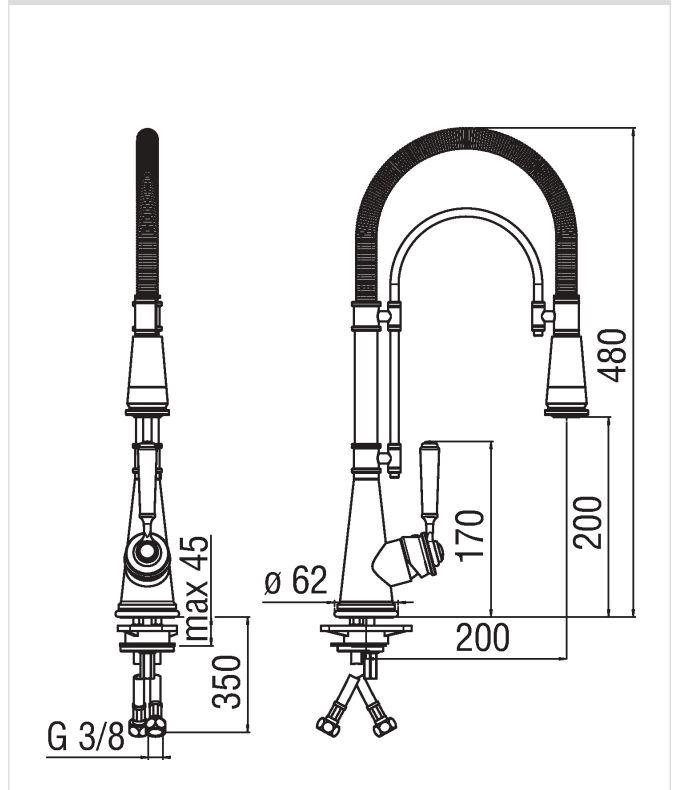

Image

Technical drawing

Specifications

CHARLIE
Single control
Chrome Finish
Swivel spout
Adjustable 2-jet hand shower
Packaging: 56,5 x 29 x 7,1 cm / 0,011633 m³ / 3,64 kg

Flow rate diagram