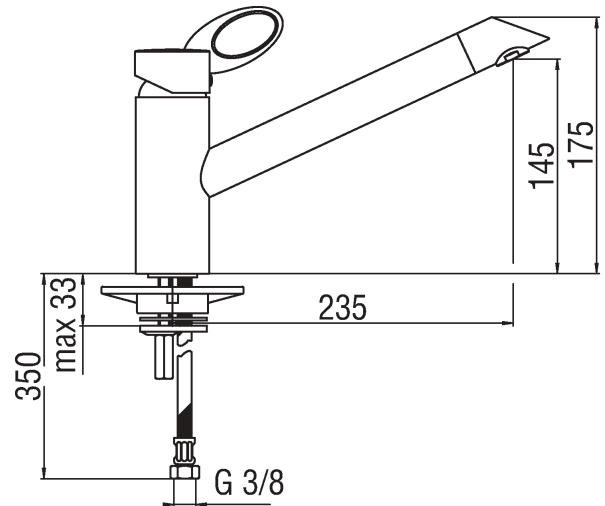

Image

Technical drawing

Specifications

Oz
Single control
Chrome Finish
Swivel spout

Flow rate diagram