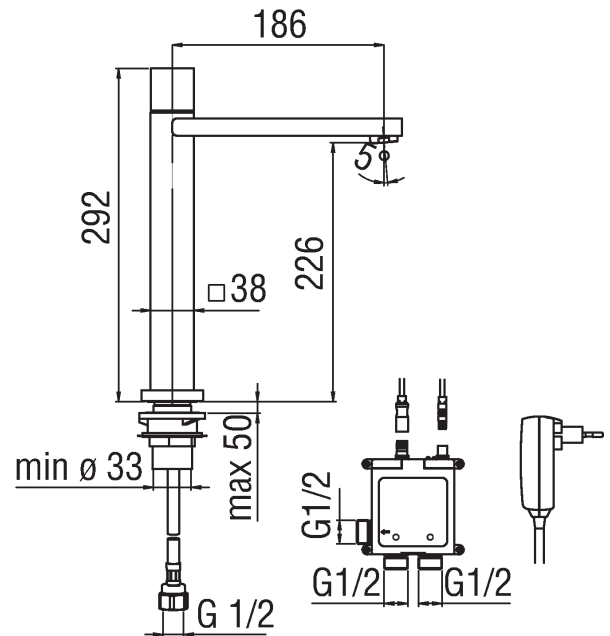

LOOP E
E90713CR

Image

Technical drawing

Specifications

- Sink
- Electronic control
- Chrome Finish
- Swivel body
- 220v power supply
- Transformer included
- Energy saving (opening in cold water with central lever position)
- Aerator Neoperl® cascade M 24 x 1
- Flexible Parigi® SPX® stainless steel \varnothing 3/8"
- Packaging: 56,5 x 29 x 7,1 cm / 0,011633 m³ / 4,41 kg

Flow rate diagram