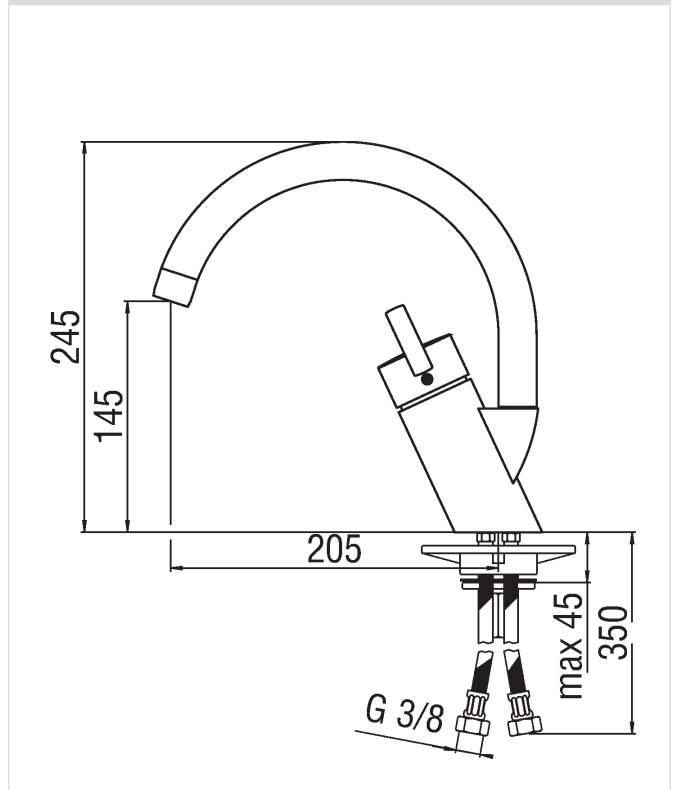

OZ
OZ113CR_K

NOBILIS[®]
The Best Technology for Water

Image

Technical drawing

Specifications

Oz
Single control
Chrome Finish
Swivel spout

Flow rate diagram