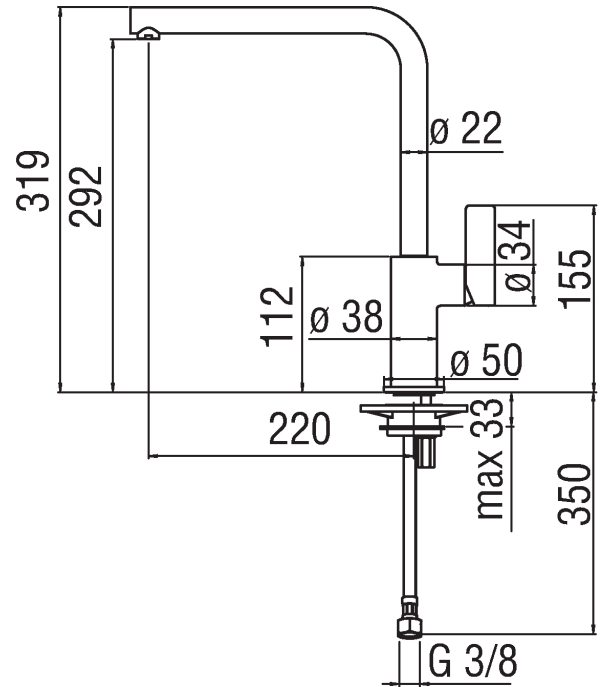

Image

Technical drawing

Specifications

FLAG
Single control
Chrome Finish
Swivel spout
Packaging: 56,5 x 29 x 7,1 cm / 0,011633 m³ / 2,04 kg

Flow rate diagram