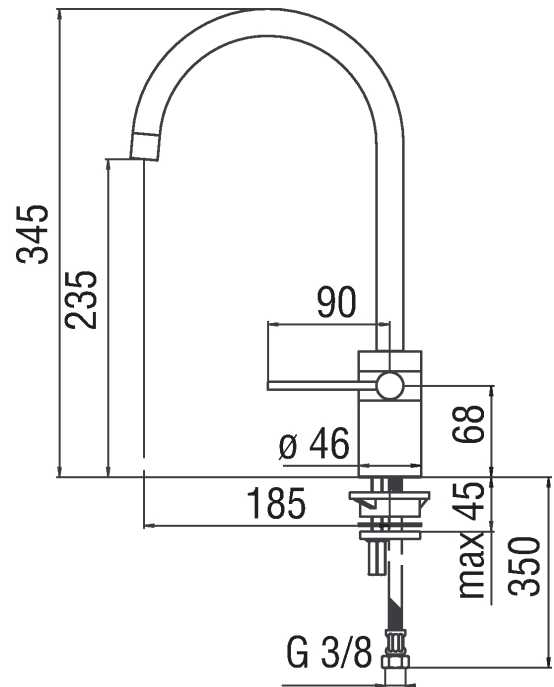

Image

Technical drawing

Specifications

- Sink
- Single control
- Chrome Finish
- Swivel spout
- Coaxial cartridge ø 35 mm
- Energy saving (opening in cold water with central lever position)
- Aerator Neoperl® M 16 x 1
- Flexible Parigi® SPX® stainless steel ø 3/8"
- Packaging: 41 x 21 x 7 cm / 0,006027 m³ / 1,8 kg

Flow rate diagram