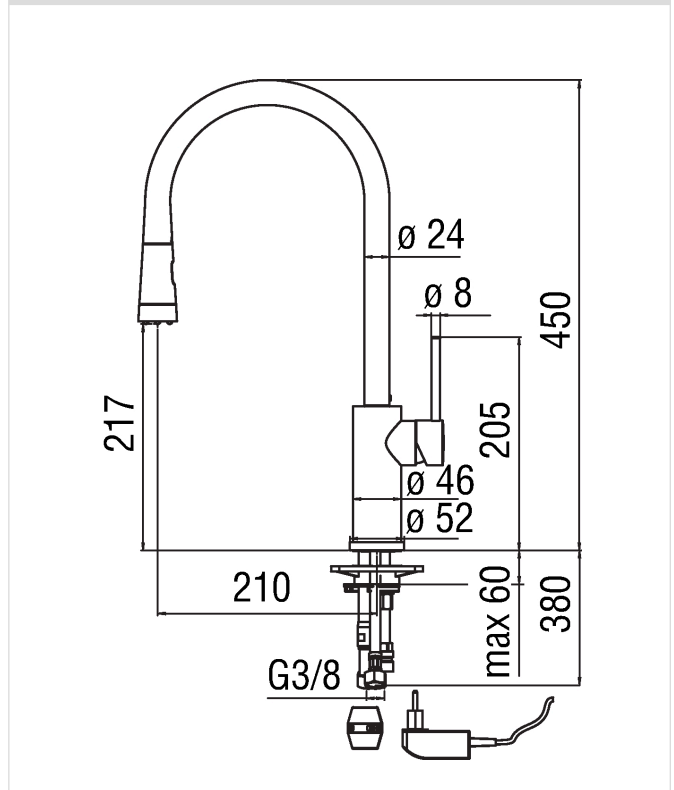

Image

Technical drawing

Specifications

- WEB
- Single control
- Chrome Finish
- Swivel spout
- Pull-out single jet hand shower
- Hand shower with 6 LED lights
- Packaging: 56,5 x 29 x 7,1 cm / 0,011633 m<sup>3</sup> / 3,62 kg

Flow rate diagram