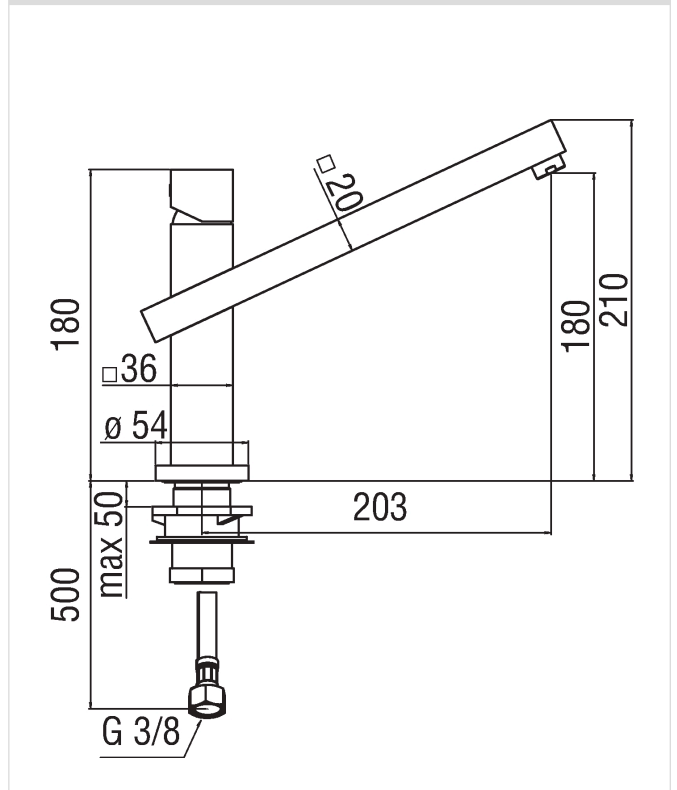

TOWER
TW00113/1CR

Image

Technical drawing

Specifications

- Sink
- Single control
- Chrome Finish
- Swivel body
- Cartridge \varnothing 25 mm
- Aerator Neoperl® M 18 x 1
- Flexible Parigi® SPX® stainless steel \varnothing 3/8"
- Packaging: 56,5 x 29 x 7,1 cm / 0,011633 m³ / 2,84 kg