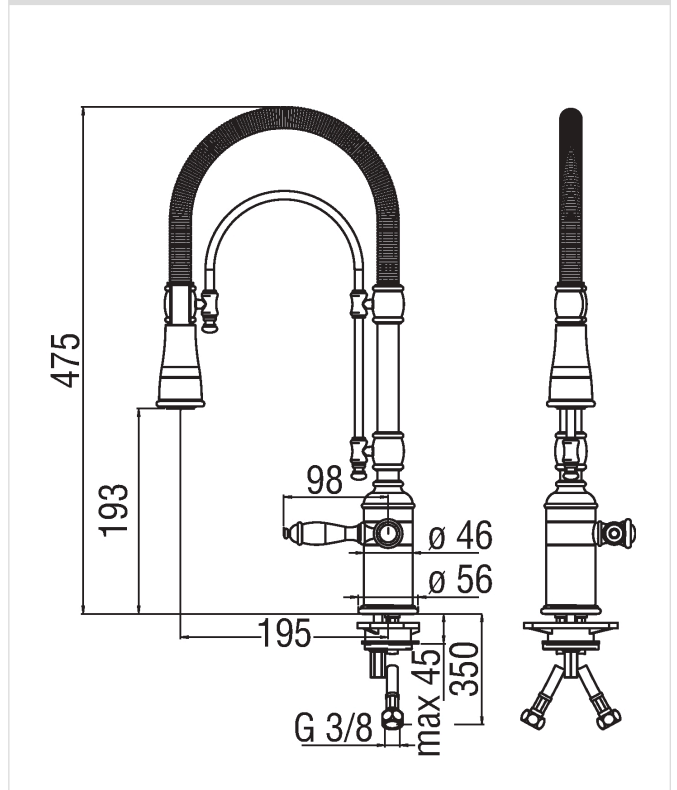

Image

Technical drawing

Specifications

CHARLIE  
Single control  
Chrome Finish  
Swivel spout  
Adjustable 2-jet hand shower  
Packaging: 56,5 x 29 x 7,1 cm / 0,011633 m<sup>3</sup> / 3,4 kg

Flow rate diagram