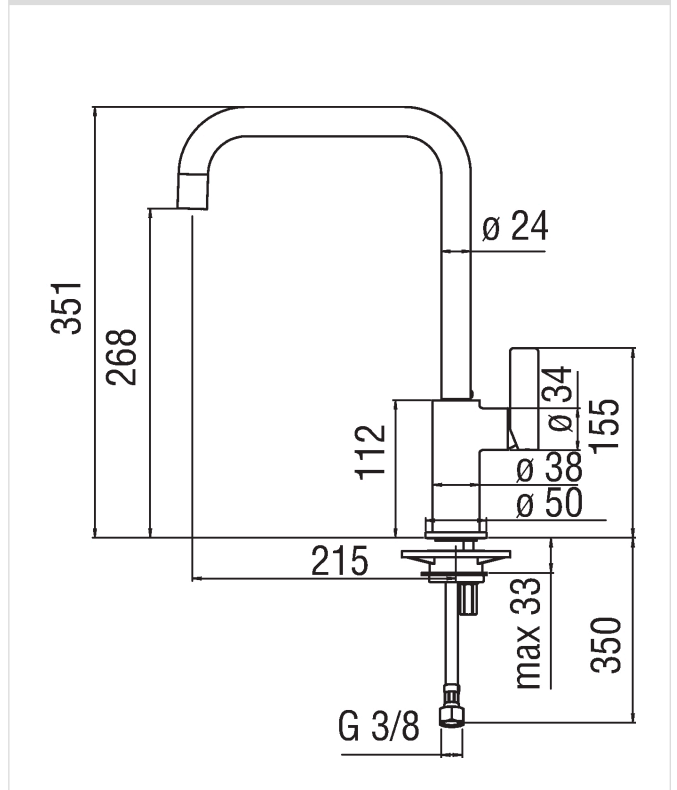

Image

Technical drawing

Specifications

FLAG  
Single control  
Chrome Finish  
Swivel spout  
Packaging: 56,5 x 29 x 7,1 cm / 0,011633 m<sup>3</sup> / 2,07 kg

Flow rate diagram