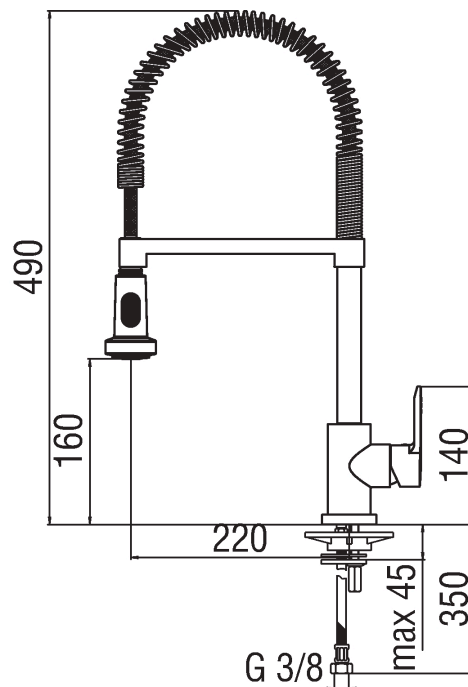

NEW ROAD
RD00300/3CR

NOBILIS®

The Best Technology for Water

Image

Technical drawing

Specifications

- Sink
- Single control
- Chrome Finish
- Swivel spout
- Adjustable 2-jet hand shower
- Cartridge \varnothing 35 mm
- Dynamic flow limiter (-50%)
- The temperature limiter
- Flexible Parigi® SPX® stainless steel \varnothing 3/8"
- Packaging: 56,5 x 29 x 7,1 cm / 0,011633 m³ / 3,3 kg

Flow rate diagram