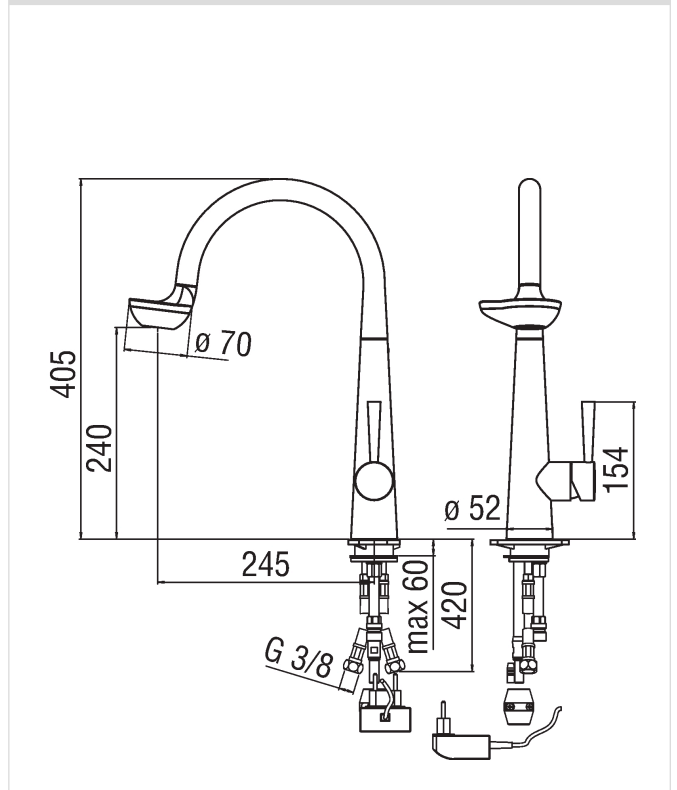

Image

Technical drawing

Specifications

LUCE
Single control
Chrome Finish
Swivel spout
Pull-out single jet hand shower
Hand shower with 36 LED lights
Packaging: 56,5 x 29 x 7,1 cm / 0,011633 m³ / 3,9 kg

Flow rate diagram