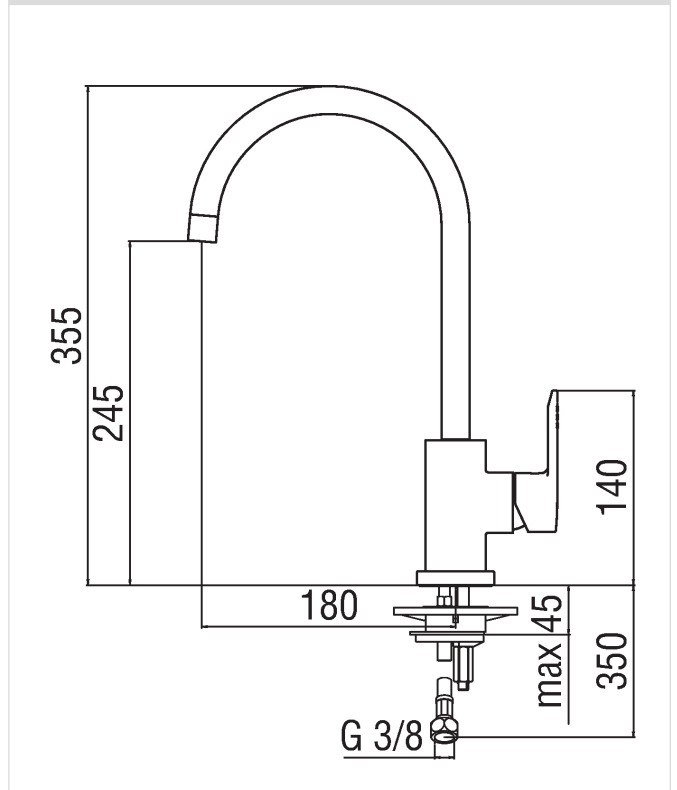

Image

Technical drawing

Specifications

- Sink
- Single control
- Chrome Finish
- Swivel spout
- Cartridge  $\varnothing$  35 mm
- Dynamic flow limiter (-50%)
- The temperature limiter
- Aerator Neoperl<sup>®</sup> M 16 x 1
- Flexible Parigi<sup>®</sup> SPX<sup>®</sup> stainless steel  $\varnothing$  3/8"
- Packaging: 56,5 x 29 x 7,1 cm / 0,011633 m<sup>3</sup> / 2,3 kg

Flow rate diagram