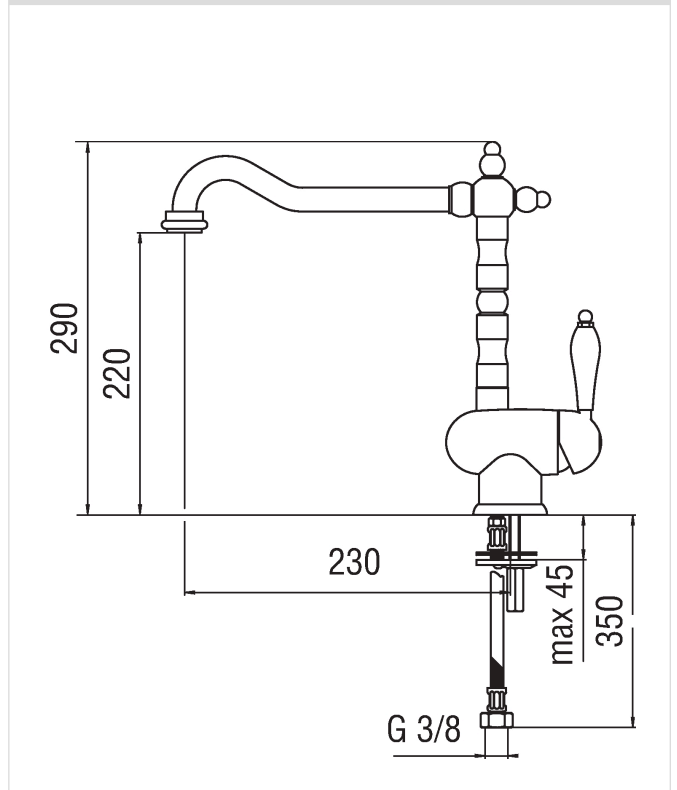

ANTICA  
AT18513CR

Image

Technical drawing

Specifications

- Sink
- Single control
- Chrome Finish
- Swivel spout
- Cartridge  $\varnothing$  40 mm
- Aerator Neoperl<sup>®</sup> M 22 x 1
- Flexible Parigi<sup>®</sup> SPX<sup>®</sup> stainless steel  $\varnothing$  3/8"
- Packaging: 56,5 x 29 x 7,1 cm / 0,011633 m<sup>3</sup> / 2,57 kg

Flow rate diagram