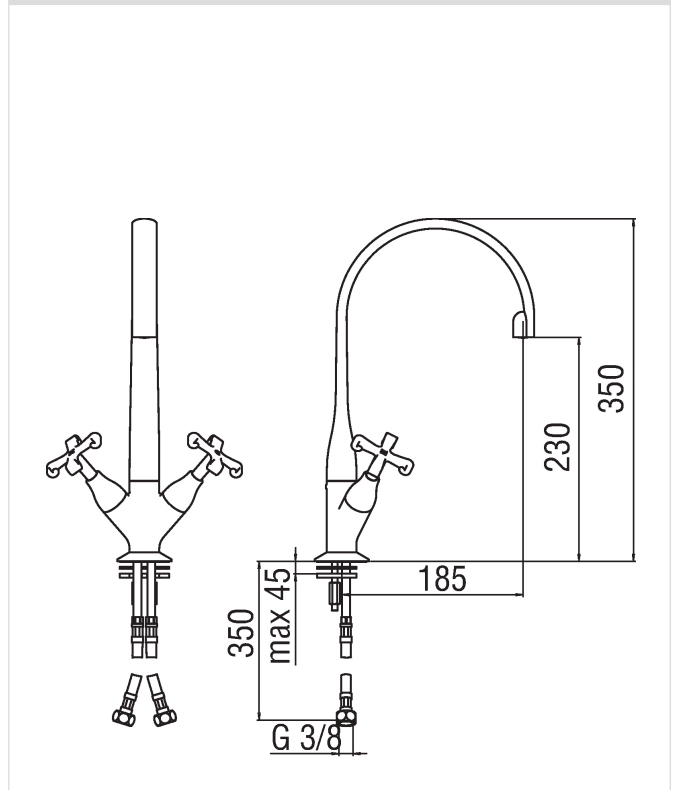

Image

Technical drawing

Specifications

Sink  
Single hole  
Chrome Finish  
Swivel spout  
Aerator Neoperl<sup>®</sup> caché M 16,5 x 1  
Flexible Parigi<sup>®</sup> SPX<sup>®</sup> stainless steel  $\varnothing$  3/8"  
Packaging: 56,5 x 29 x 7,1 cm / 0,011633 m<sup>3</sup> / 2,17 kg

Flow rate diagram