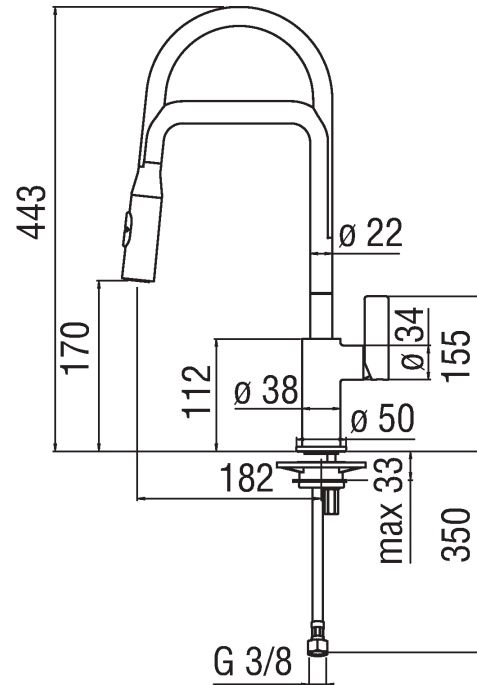

Image

Technical drawing

Specifications

FLAG
Single control
Chrome Finish
Swivel spout
Adjustable 2-jet hand shower
Packaging: 56,5 x 29 x 7,1 cm / 0,011633 m³ / 2,58 kg

Flow rate diagram