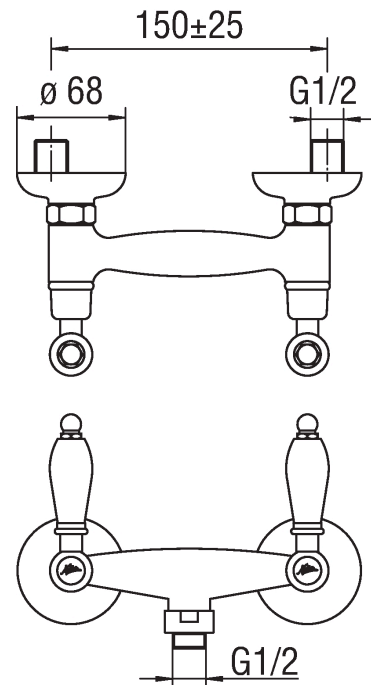

ANTICA
AT31003BR

Image

Technical drawing

Specifications

Sink
External unit
Bronze Finish
Swivel spout
Flexible Parigi[®] SPX[®] stainless steel $\varnothing 3/8''$
Packaging: 24 x 11 x 8 cm / 0,002112 m³ / 1,4 kg

Flow rate diagram