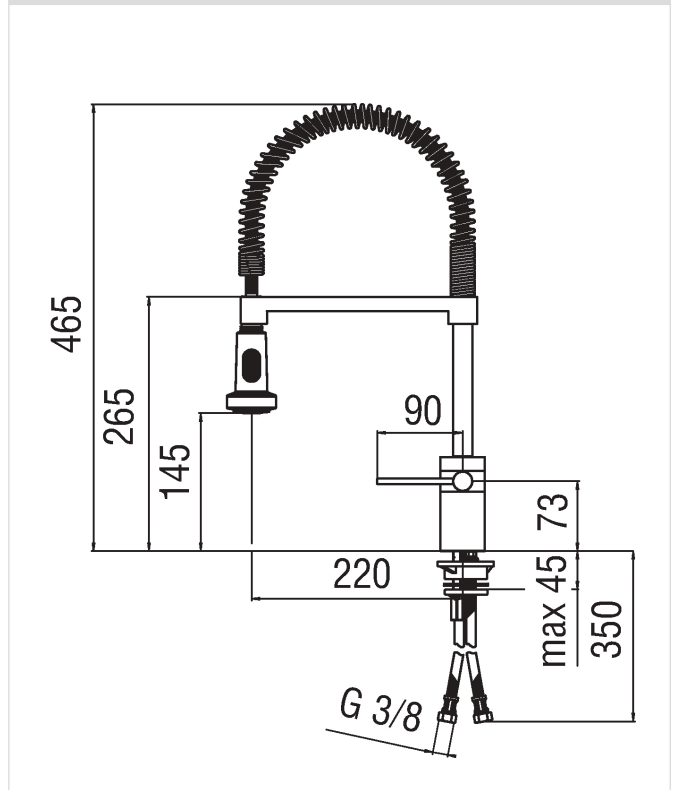

Image

Technical drawing

Specifications

- Sink
- Single control
- Chrome Finish
- Swivel spout
- Adjustable 2-jet hand shower
- Coaxial cartridge \varnothing 35 mm
- Energy saving (opening in cold water with central lever position)
- Flexible Parigi® SPX® stainless steel \varnothing 3/8"
- Packaging: 56,5 x 29 x 7,1 cm / 0,011633 m³ / 3,4 kg

Flow rate diagram