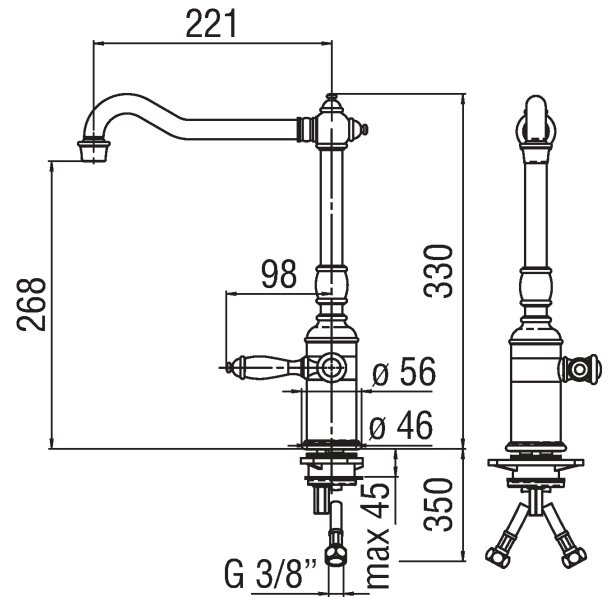

Image

Technical drawing

Specifications

CHARLIE  
Single control  
Chrome Finish  
Swivel spout  
Packaging: 56,5 x 29 x 7,1 cm / 0,011633 m<sup>3</sup> / 2,6 kg

Flow rate diagram