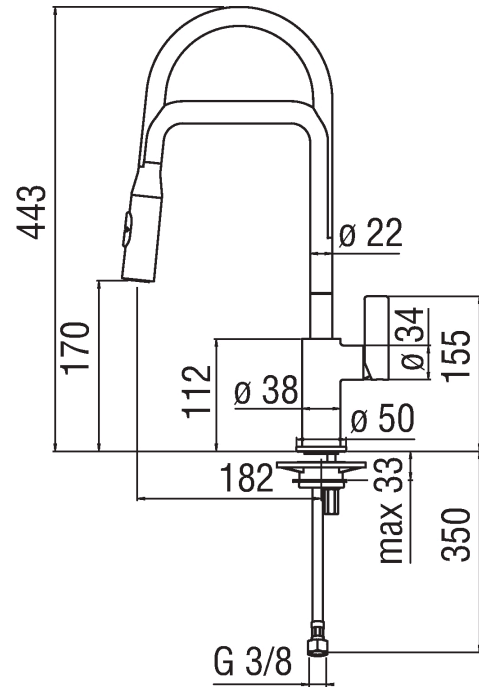

Image

Technical drawing

Specifications

FLAG
Single control
Chrome Finish
Swivel spout
Adjustable 2-jet hand shower
Packaging: 56,5 x 29 x 7,1 cm / 0,011633 m³ / 2,57 kg

Flow rate diagram