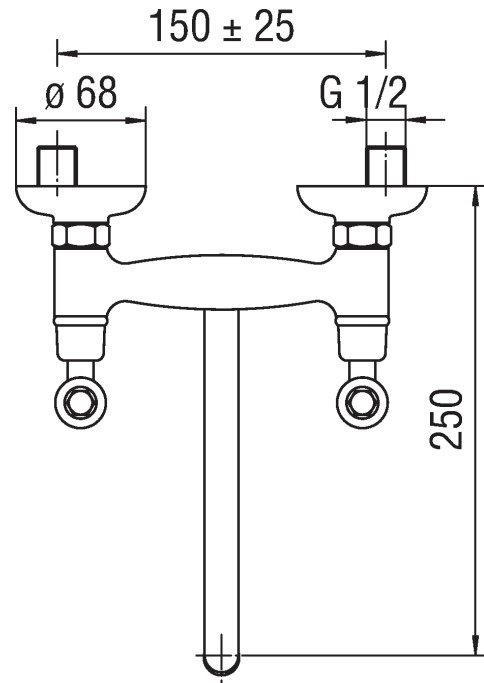

ANTICA
AT31003CR

Image

Technical drawing

Specifications

Sink
External unit
Chrome Finish
Swivel spout
Packaging: 24 x 11 x 8 cm / 0,002112 m³ / 1,4 kg

Flow rate diagram