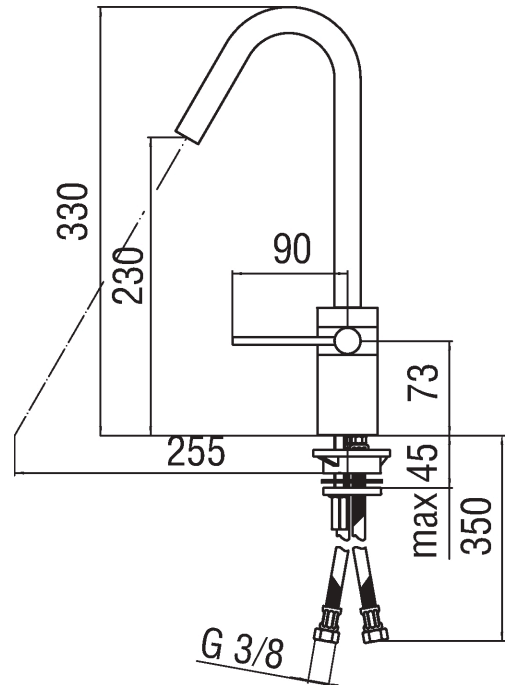

Image

Technical drawing

Specifications

Sink
Single control
Chrome Finish
Swivel spout
Coaxial cartridge \varnothing 35 mm
Energy saving (opening in cold water with central lever position)
Aerator Neoperl® caché M 16,5 x 1
Flexible Parigi® SPX® stainless steel \varnothing 3/8"
Packaging: 41 x 21 x 7 cm / 0,006027 m³ / 2,3 kg

Flow rate diagram