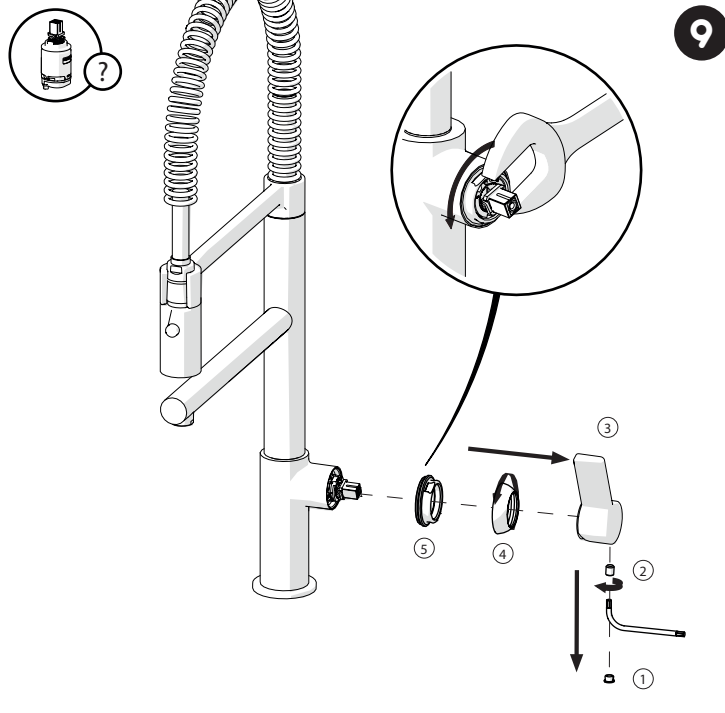

ON 50%

ON 100%

IISTRFL96300/50#---STD

NOBILIS®
The Best Technology for Water

FL96300_50

www.grupponobili.it

REV01/2013

No limitation of temperature

Partial limitation of temperature

Maximum position Only cold water

CLEANING ⚠