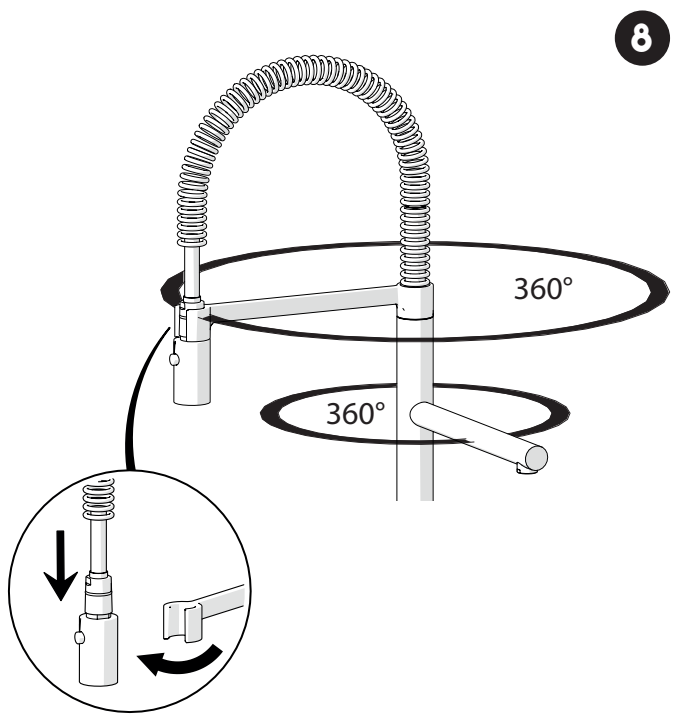

ON 50%

ON 100%

IISTRFL96300/50#---STD

NOBILIS®
The Best Technology for Water

FL96300_50

www.grupponobili.it

REV01/2013

No limitation of temperature

Partial limitation of temperature

Maximum position Only cold water

CLEANING ⚠