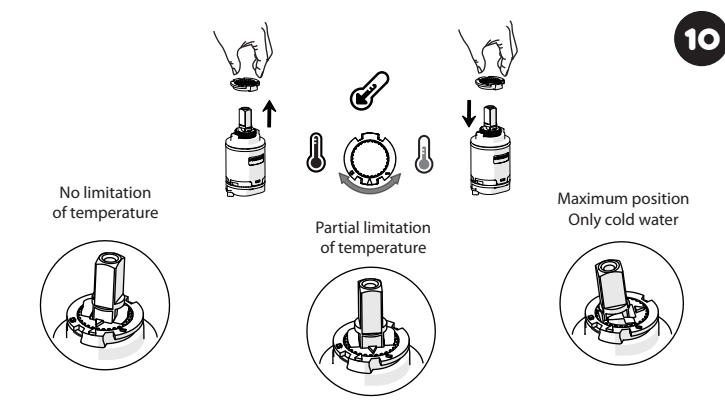

ON 50%

ON 100%

IISTRFL96300/50#---STD

NOBILIS®
The Best Technology for Water

FL96300_50

www.grupponobili.it

REV01/2013

No limitation of temperature

Partial limitation of temperature

Maximum position Only cold water

CLEANING ⚠