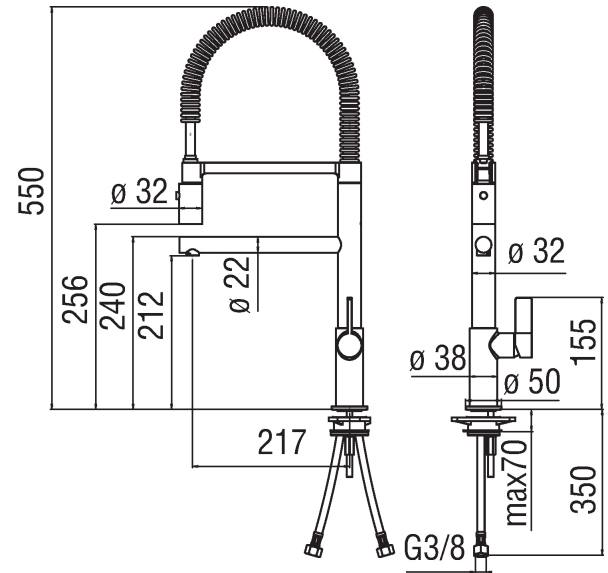

Image

Technical drawing

Specifications

FLAG  
Professional single control  
Chrome Finish  
Swivel single jet hand shower  
Packaging: 59,5 x 29,5 x 7 cm / 0,012286 m<sup>3</sup> / 3,66 kg

Flow rate diagram