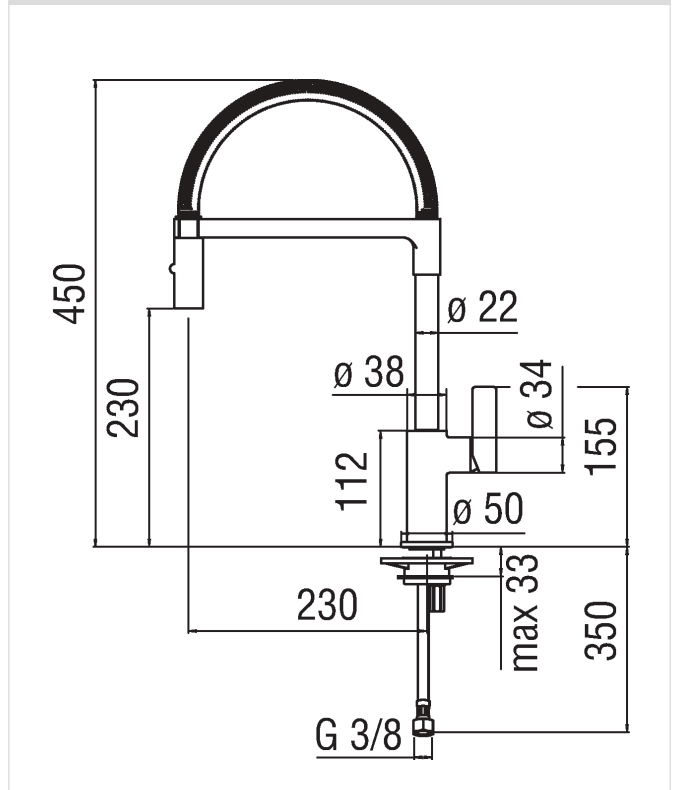

Image

Technical drawing

Specifications

FLAG  
Single control  
Chrome Finish  
Swivel spout  
Adjustable 2-jet hand shower  
Packaging: 56,5 x 29 x 7,1 cm / 0,011633 m<sup>3</sup> / 2,72 kg

Flow rate diagram