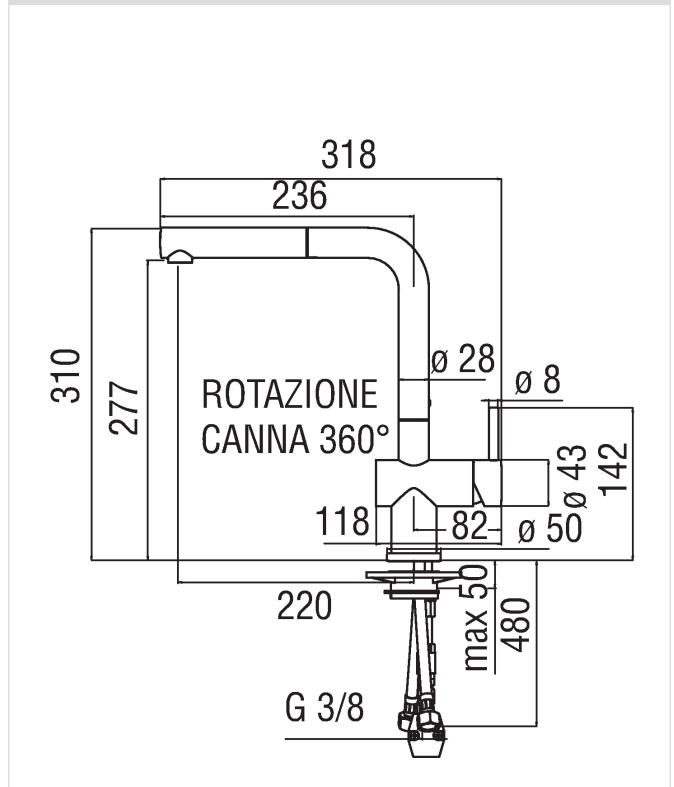

Image

Technical drawing

Specifications

- Sink
- Single control
- Chrome Finish
- 360° swivel spout
- Pull-out single jet hand shower
- Cartridge \varnothing 35 mm
- Dynamic flow limiter (-50%)
- The temperature limiter
- Flexible Parigi® SPX® stainless steel \varnothing 3/8"
- Packaging: 56,5 x 29 x 7,1 cm / 0,011633 m³ / 2,82 kg

Flow rate diagram