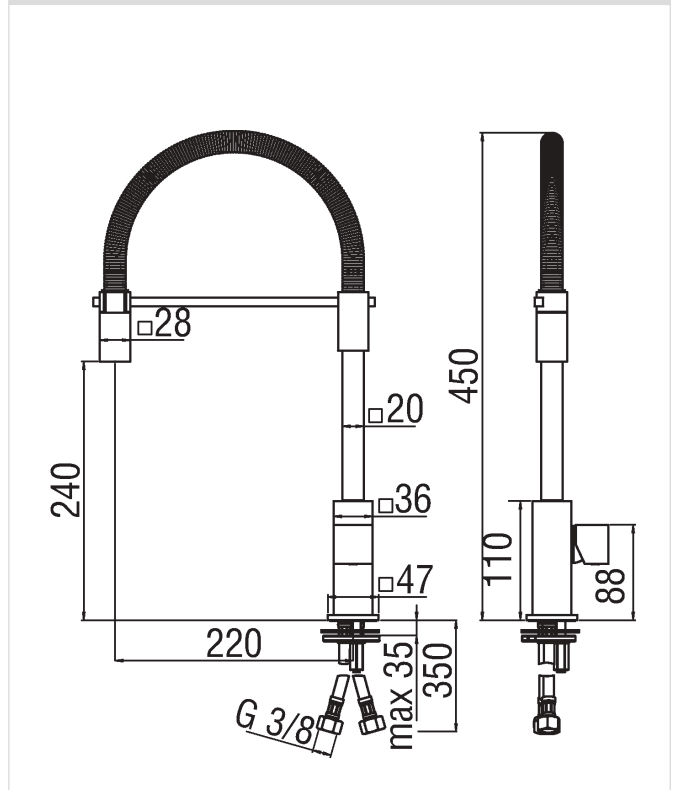

Image

Technical drawing

Specifications

- Sink
- Single control
- Chrome Finish
- Swivel spout
- Swivel single jet hand shower
- Cartridge  $\varnothing$  25 mm
- Aerator Neoperl® caché M 16,5 x 1
- Flexible Parigi® SPX® stainless steel  $\varnothing$  3/8"
- Packaging: 56,5 x 29 x 7,1 cm / 0,011633 m' / 3,3 kg

Flow rate diagram